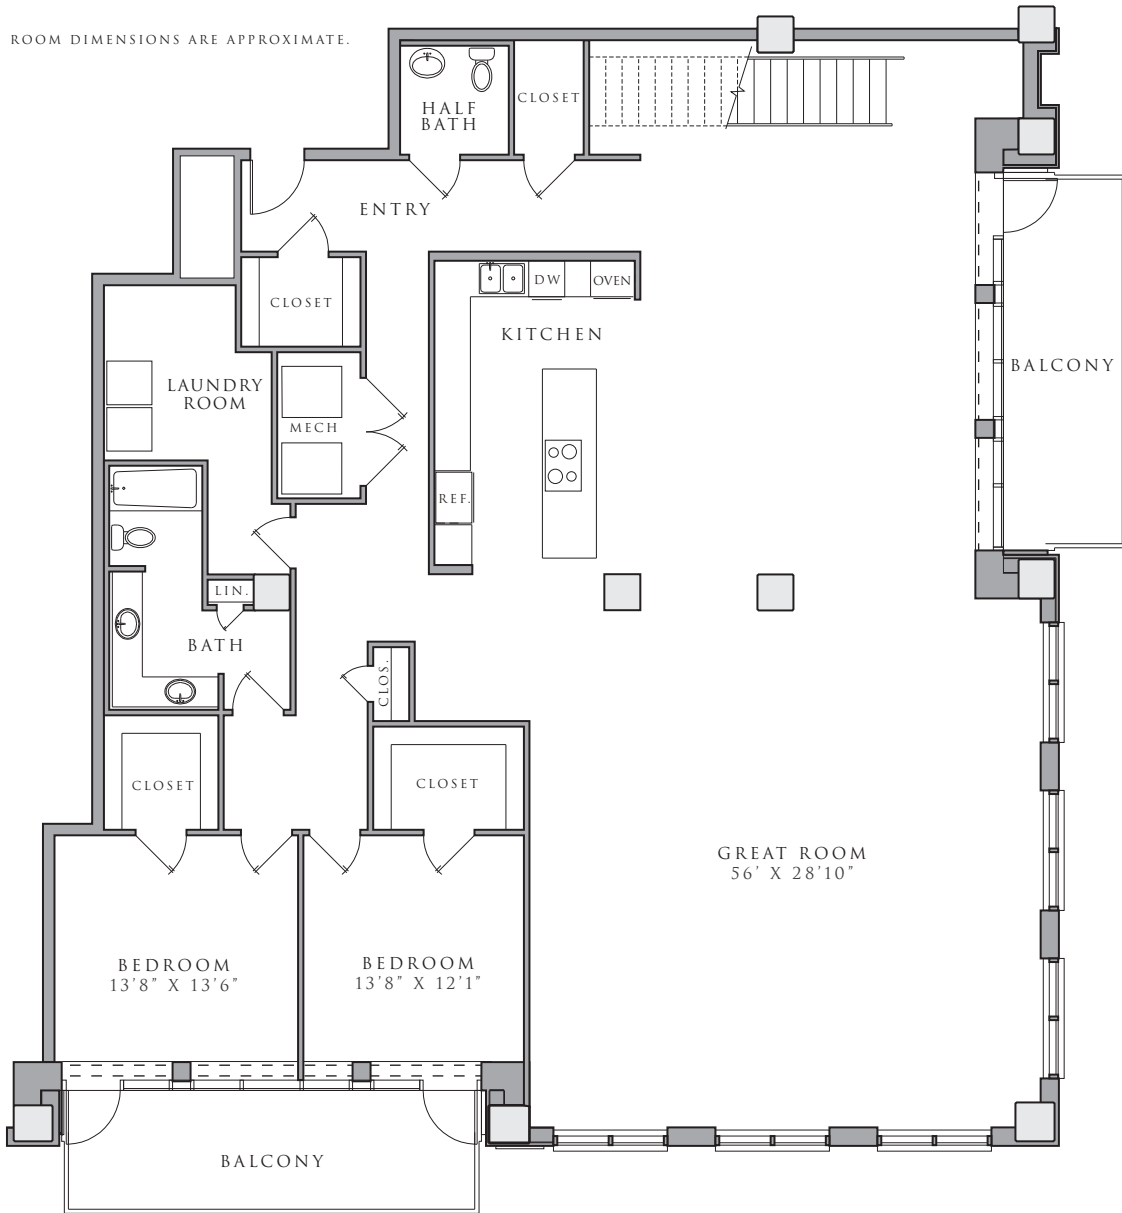

THE MUSEUM TOWER

UNIT P8

LOWER FLOOR

3 BEDROOM WITH STUDY/DEN / 2-1/2 BATH

4450 SQUARE FEET.

THE MUSEUM TOWER

ROOM DIMENSIONS ARE APPROXIMATE.

UNIT P8

UPPER FLOOR

3 BEDROOM WITH STUDY/DEN / 2-1/2 BATH

4450 SQUARE FEET.