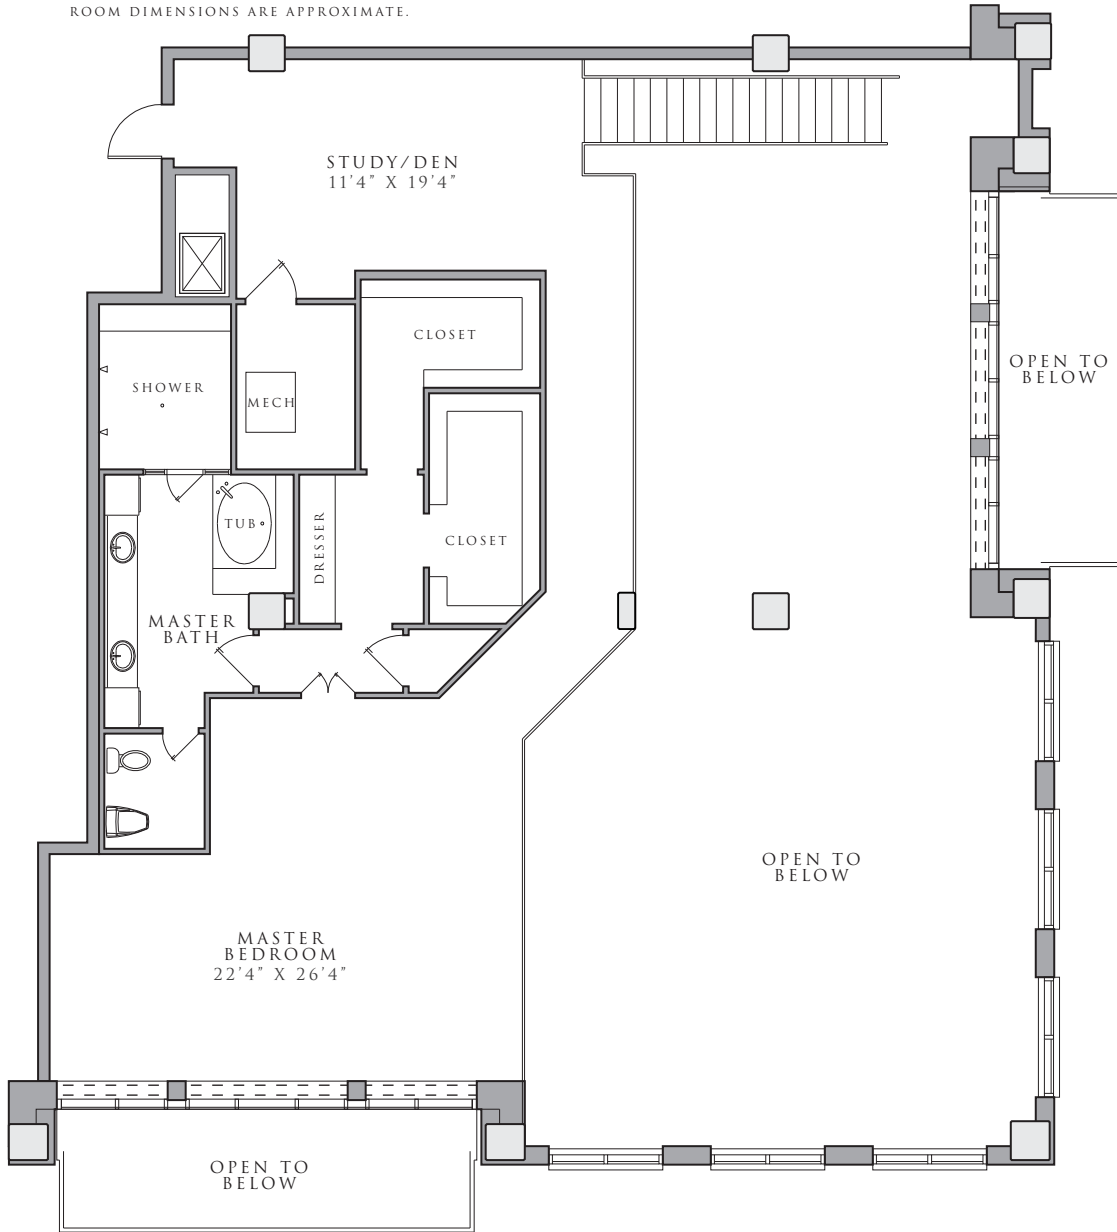

THE MUSEUM TOWER

UNIT P8

LOWER FLOOR

3 BEDROOM WITH STUDY/DEN / 2-1/2 BATH

4450 SQUARE FEET.

THE MUSEUM TOWER

ROOM DIMENSIONS ARE APPROXIMATE.

UNIT P8

UPPER FLOOR

3 BEDROOM WITH STUDY/DEN / 2-1/2 BATH

4450 SQUARE FEET.